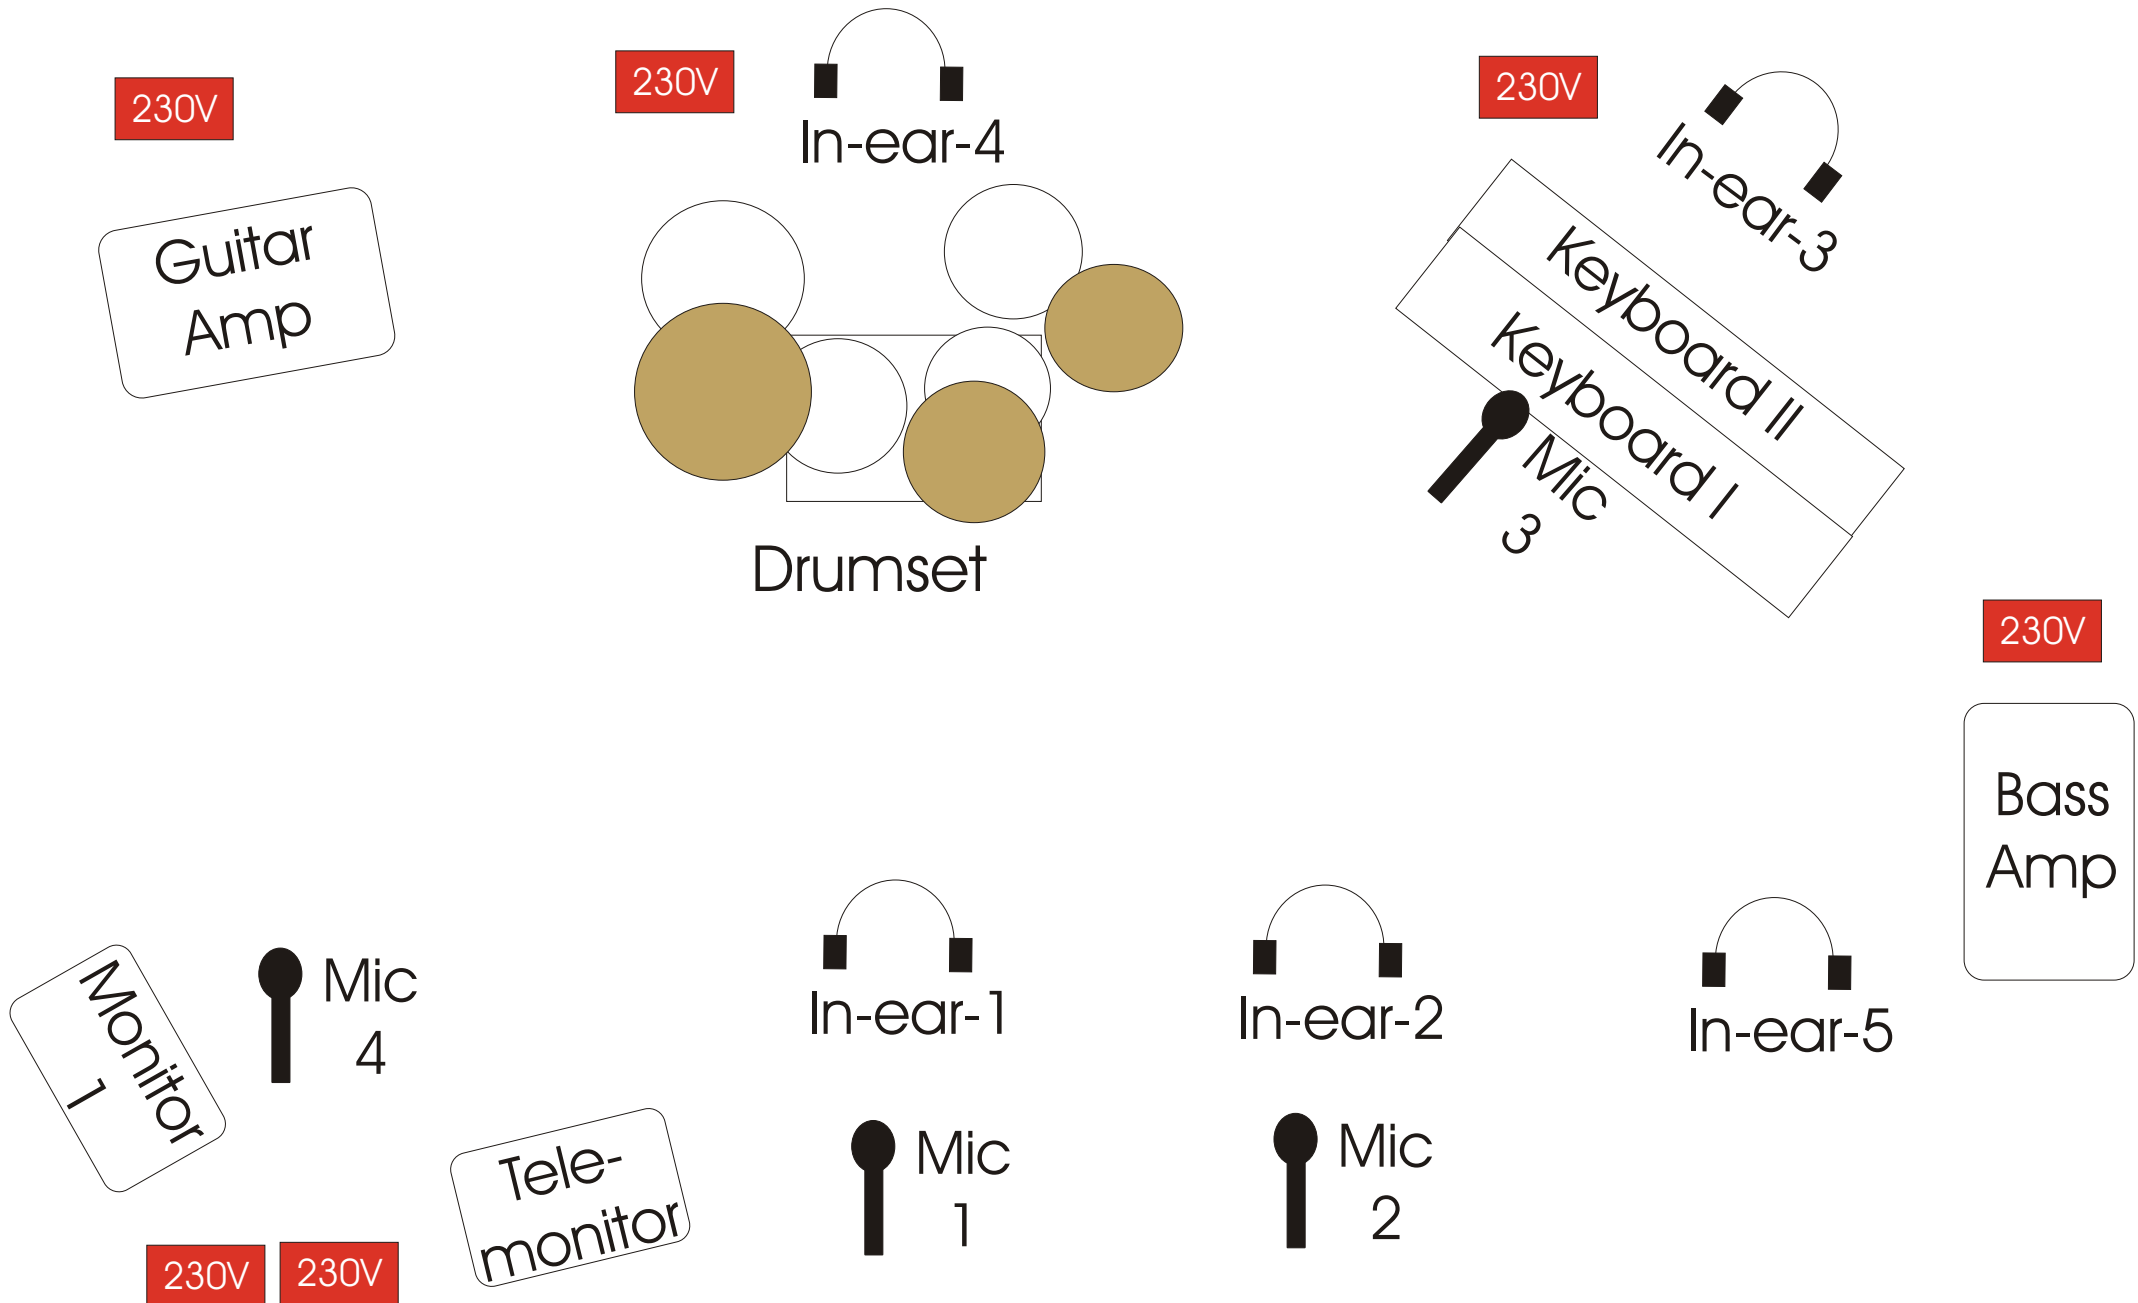

Stage-Rider Max Headroom 2023

SL32R Mixer / Stagebox

Max Headroom *ohne Hihat*

Kanal	Instrument	Info
1	Kick	Mic
2	Snare	Mic
3	Tom hi	Mic
4	Tom mid	Mic
5	Tom lo	Mic
6	Floor Tom	Mic
7	Overhead li	Mic
8	Overhead re	Mic
9	Bass	DI-Out
10	E-Git	Mic On Amp e906
11	Keyboard I left	DI-Box
12	Keyboard I right	DI-Box
13	Keyboard II left	DI-Box
14	Keyboard II right	DI-Box
15	Mic 1	Sennheiser Funkmikro
16	Mic 2	Mic
17	Mic 3	Beyerdynamic V70d
18	Mic 4 Talkbox	Sennheiser SR57
19		
20		
21		
22		
23		
24		
25		

26		
27		
28		
29		
30		
31		
32		
Aux in 1		Player (FOH)
Aux in 2		
Returns		
Aux 01	Monitor 1	Guitar
Aux 02		
Aux 03	IEM 1 left	Voc
Aux 04	IEM 1 right	Voc
Aux 05	IEM 2 left	Voc
Aux 06	IEM 2 right	Voc
Aux 07	IEM 3 left	Voc/Keys
Aux 08	IEM 3 right	Voc/Keys
Aux 09	IEM 4 left	Drums
Aux 10	IEM 4 right	Drums
Aux 11	IEM 5 left	Bass
Aux 12	IEM 5 right	Bass